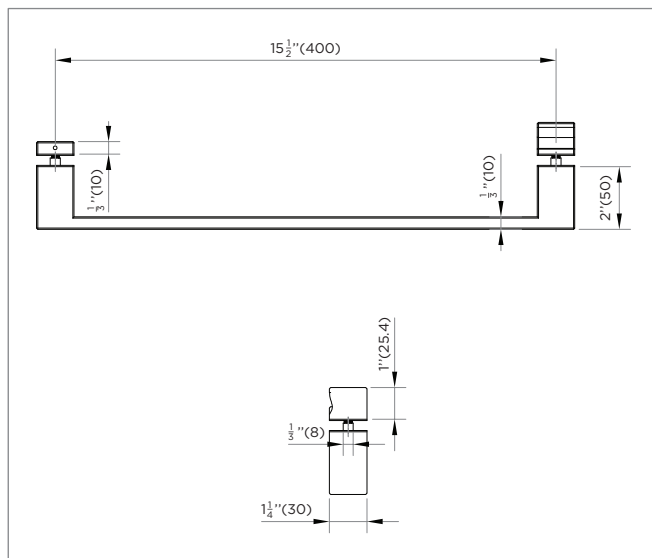

SPECIFICATIONS / TECHNICAL DATA

TUB DOOR

HINGED FRAMELESS

28"

HANDLE DIMENSIONS

ATTENTION! Dimensions may vary by up to 3/8". It is highly recommended to pull all dimensions of actual model for installation and measuring purposes.

MODEL# TDP1-28