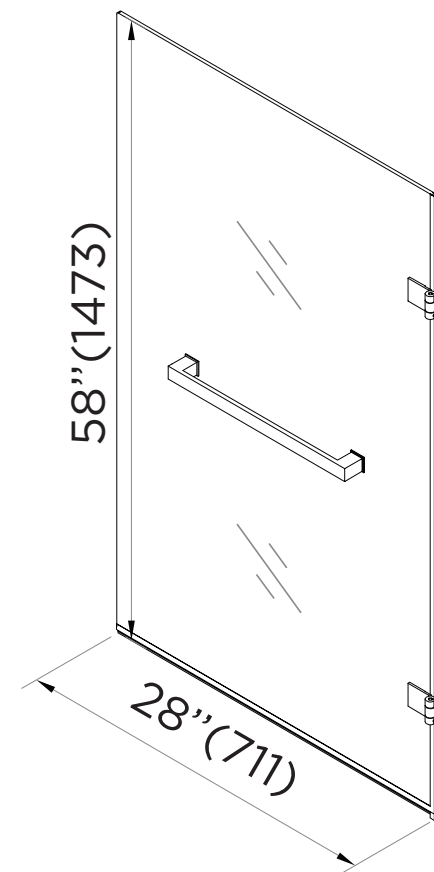

SPECIFICATIONS / TECHNICAL DATA

TUB DOOR

HINGED FRAMELESS

28"

HANDLE DIMENSIONS

ATTENTION! Dimensions may vary by up to 3/8". It is highly recommended to pull all dimensions of actual model for installation and measuring purposes.

MODEL# TDP1-28