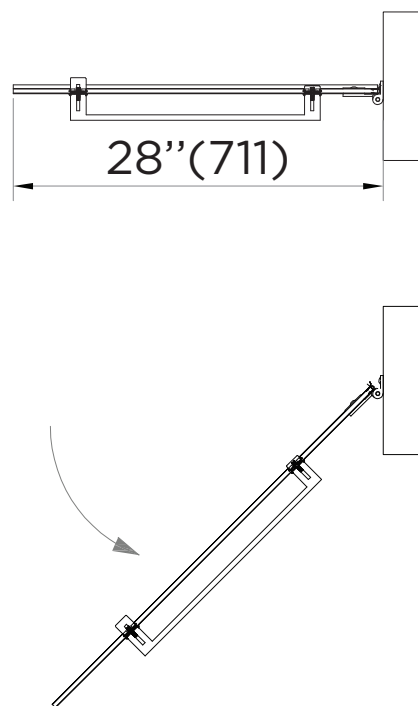

SPECIFICATIONS / TECHNICAL DATA

TUB DOOR

HINGED FRAMELESS

28"

HANDLE DIMENSIONS

ATTENTION! Dimensions may vary by up to 3/8". It is highly recommended to pull all dimensions of actual model for installation and measuring purposes.

MODEL# TDP1-28